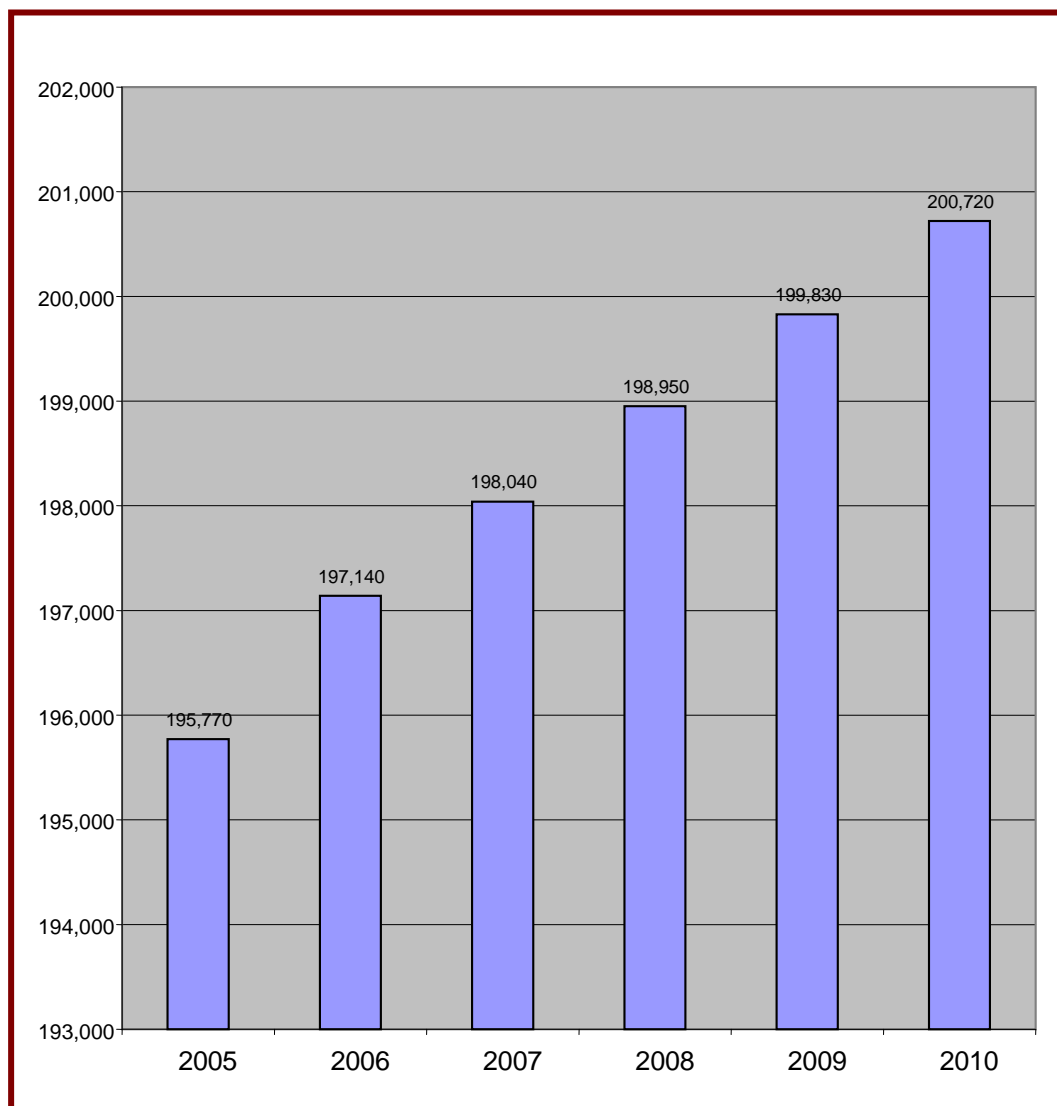

AUGUSTA

G E O R G I A

Development Authority of Richmond County

Augusta-Richmond County Population Estimates 2005-2010

Source: US Census, 2009

©2010 Development Authority of Richmond County
©2010 Augusta Economic Development Authority